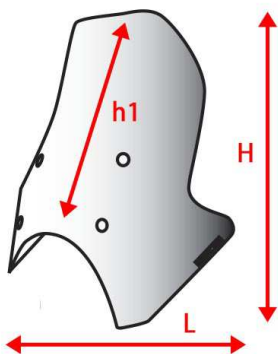

Vasta Gamma Cupolini - Wide Small screens range

Cod. 8010534 (Trasparente - Transparent)

Cod. 8010535 (Fumè Scuro - Dark Smoke)

Size Biondi: 390 L x 310 h1 x 430 H mm. (Spessore - Thickness 3 mm)

Size Original Screen: 260 L x 210 h1 x 290 H mm.