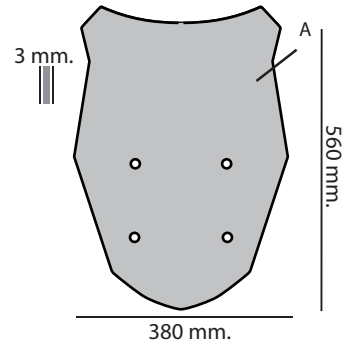

KIT:

SPORT

Cod. 8010422 (Black Satin)

Size Biondi: 370 h x 300 L x 3 mm.

Size Original Screen: 380 h x 340 L mm.

TOURING

Cod. 8010423 (Transparent)

Cod. 8010424 (Smoke Grey)

Cod. 8010425 (Smoke Grey Dark)

Size Biondi: 450 h x 380 L x 3 mm.

Size Original Screen: 380 h x 340 L mm.

(h +90 mm)

MAXI-TOURING

Cod. 8010426 (Transparent)

Cod. 8010427 (Smoke Grey)

Size Biondi 560 h x 380 L x 3 mm.

Size Original Screen: 380 h x 340 L mm.

(h +170 mm)

Original Components

Componenti Originali

Biondi's Components

Componenti Biondi

..... x 4 (B)

REMOVE ORIGINAL SCREEN AND ORIGINAL COMPONENTS