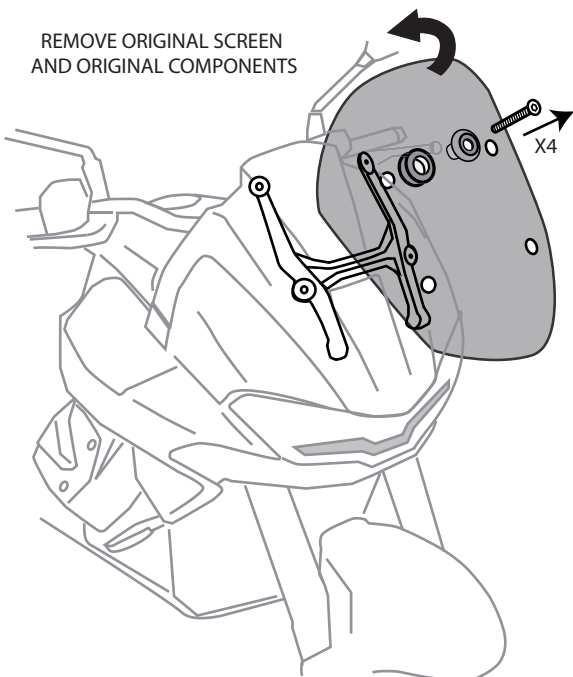

Size Original Screen: 380 h x 340 L mm.

(h +170 mm)

Original Components

Componenti Originali

Biondi's Components

Componenti Biondi

..... x 4 (B)

REMOVE ORIGINAL SCREEN AND ORIGINAL COMPONENTS