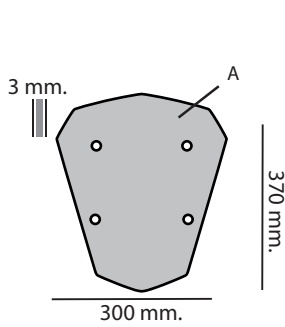

KIT:

SPORT

Cod. 8010422 (Black Satin)

Size Biondi: 370 h x 300 L x 3 mm.

Size Original Screen: 380 h x 340 L mm.

TOURING

Cod. 8010423 (Transparent)

Cod. 8010424 (Smoke Grey)

Cod. 8010425 (Smoke Grey Dark)

Size Biondi: 450 h x 380 L x 3 mm.

Size Original Screen: 380 h x 340 L mm.

(h +90 mm)

MAXI-TOURING

Cod. 8010426 (Transparent)

Cod. 8010427 (Smoke Grey)

Size Biondi 560 h x 380 L x 3 mm.

Size Original Screen: 380 h x 340 L mm.

(h +170 mm)

Original Components

Componenti Originali

Biondi's Components

Componenti Biondi

..... x 4 (B)

REMOVE ORIGINAL SCREEN AND ORIGINAL COMPONENTS