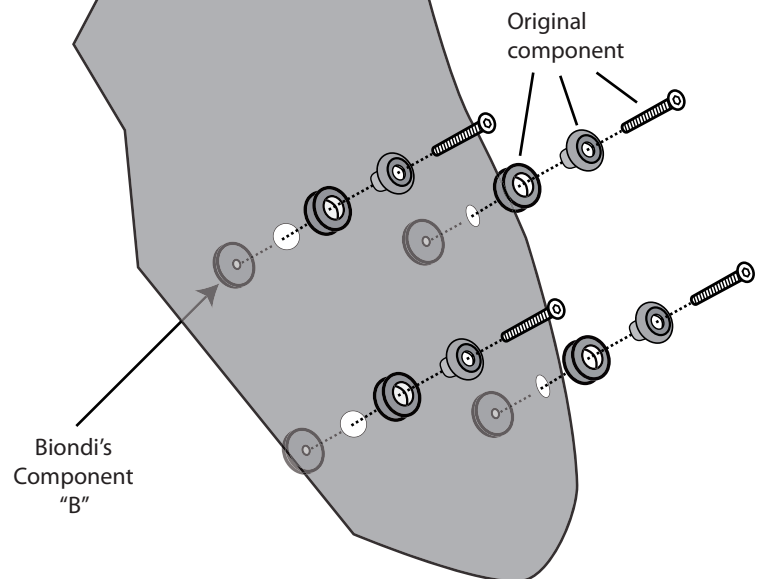

Size Original Screen: 380 h x 340 L mm.

(h +170 mm)

Original Components

Componenti Originali

Biondi's Components

Componenti Biondi

..... x 4 (B)

REMOVE ORIGINAL SCREEN AND ORIGINAL COMPONENTS