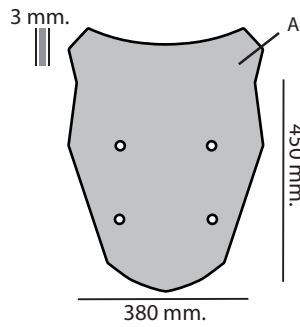

KIT:

SPORT

Cod. 8010422 (Black Satin)

Size Biondi: 370 h x 300 L x 3 mm.

Size Original Screen: 380 h x 340 L mm.

TOURING

Cod. 8010423 (Transparent)

Cod. 8010424 (Smoke Grey)

Cod. 8010425 (Smoke Grey Dark)

Size Biondi: 450 h x 380 L x 3 mm.

Size Original Screen: 380 h x 340 L mm.

(h +90 mm)

MAXI-TOURING

Cod. 8010426 (Transparent)

Cod. 8010427 (Smoke Grey)

Size Biondi 560 h x 380 L x 3 mm.

Size Original Screen: 380 h x 340 L mm.

(h +170 mm)

Original Components

Componenti Originali

Biondi's Components

Componenti Biondi

..... x 4 (B)

REMOVE ORIGINAL SCREEN AND ORIGINAL COMPONENTS