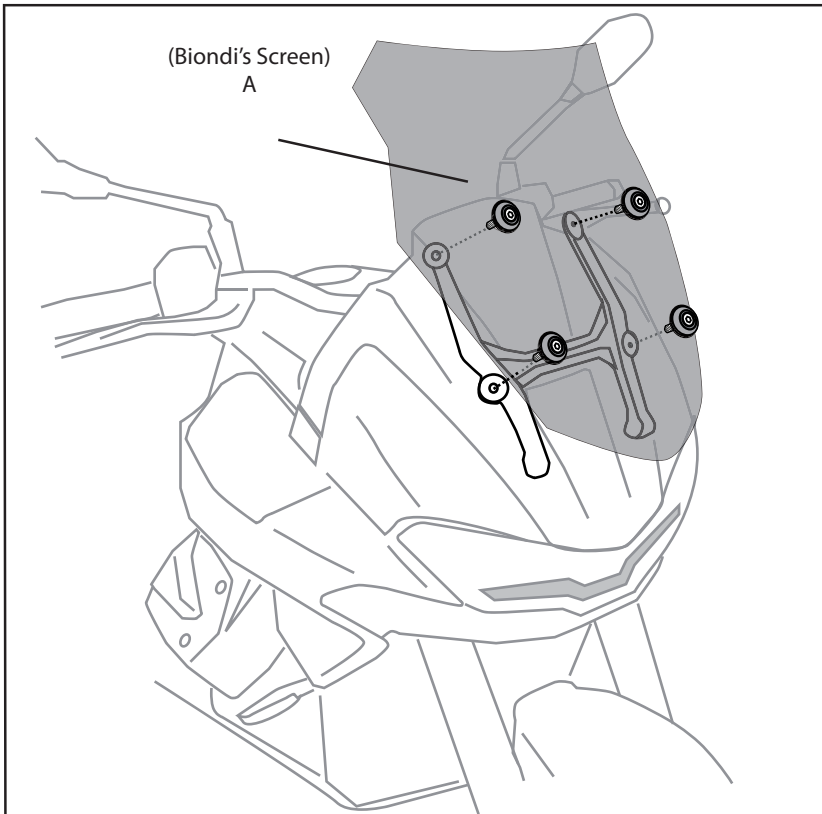

Cod. 8010425 (Smoke Grey Dark)

Size Biondi: 450 h x 380 L x 3 mm.

Size Original Screen: 380 h x 340 L mm.

(h +90 mm)

MAXI-TOURING

Cod. 8010426 (Transparent)

Cod. 8010427 (Smoke Grey)

Size Biondi 560 h x 380 L x 3 mm.

Size Original Screen: 380 h x 340 L mm.

(h +170 mm)

Original Components

Componenti Originali

Biondi's Components

Componenti Biondi

..... x 4 (B)

REMOVE ORIGINAL SCREEN AND ORIGINAL COMPONENTS