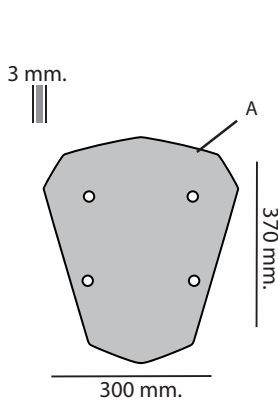

KIT:

SPORT
Cod. 8010422 (Black Satin)

Size Biondi: 370 h x 300 L x 3 mm.
Size Original Screen: 470 h x 380 L mm.

STANDARD
Cod. 8010495 (Smoke Grey Dark)

Size Biondi: 470 h x 380 L x 3 mm.
Size Original Screen: 470 h x 380 L mm.
(Same dimensions as the original component)

TOURING
Cod. 8010496 (Transparent)
Cod. 8010497 (Smoke Grey)
Cod. 8010498 (Smoke Grey Dark)

Size Biondi 530 h x 380 L x 3 mm.
Size Original Screen: 470 h x 380 L mm.
(h +60 mm)

Original Components

Componenti Originali