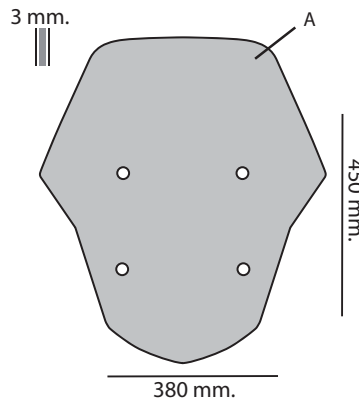

KIT:

SPORT
Cod. 8010422 (Black Satin)

Size Biondi: 370 h x 300 L x 3 mm.
Size Original Screen: 470 h x 380 L mm.

STANDARD
Cod. 8010495 (Smoke Grey Dark)

Size Biondi: 470 h x 380 L x 3 mm.
Size Original Screen: 470 h x 380 L mm.
(Same dimensions as the original component)

TOURING
Cod. 8010496 (Transparent)
Cod. 8010497 (Smoke Grey)
Cod. 8010498 (Smoke Grey Dark)

Size Biondi 530 h x 380 L x 3 mm.
Size Original Screen: 470 h x 380 L mm.
(h +60 mm)

Original Components

Componenti Originali