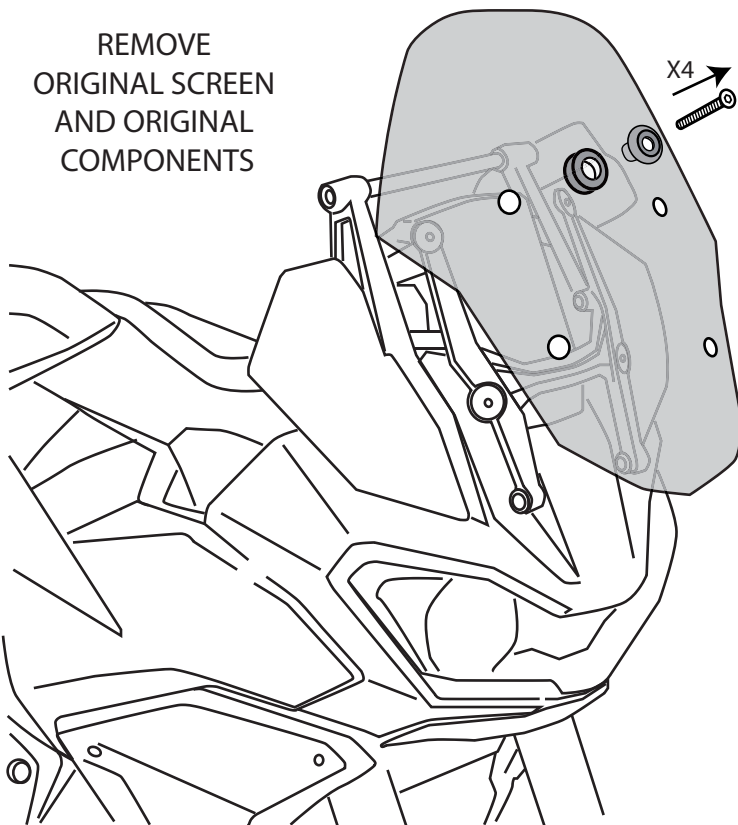

Biondi's Components

Componenti Biondi

..... x 4 (B)

REMOVE ORIGINAL SCREEN AND ORIGINAL COMPONENTS