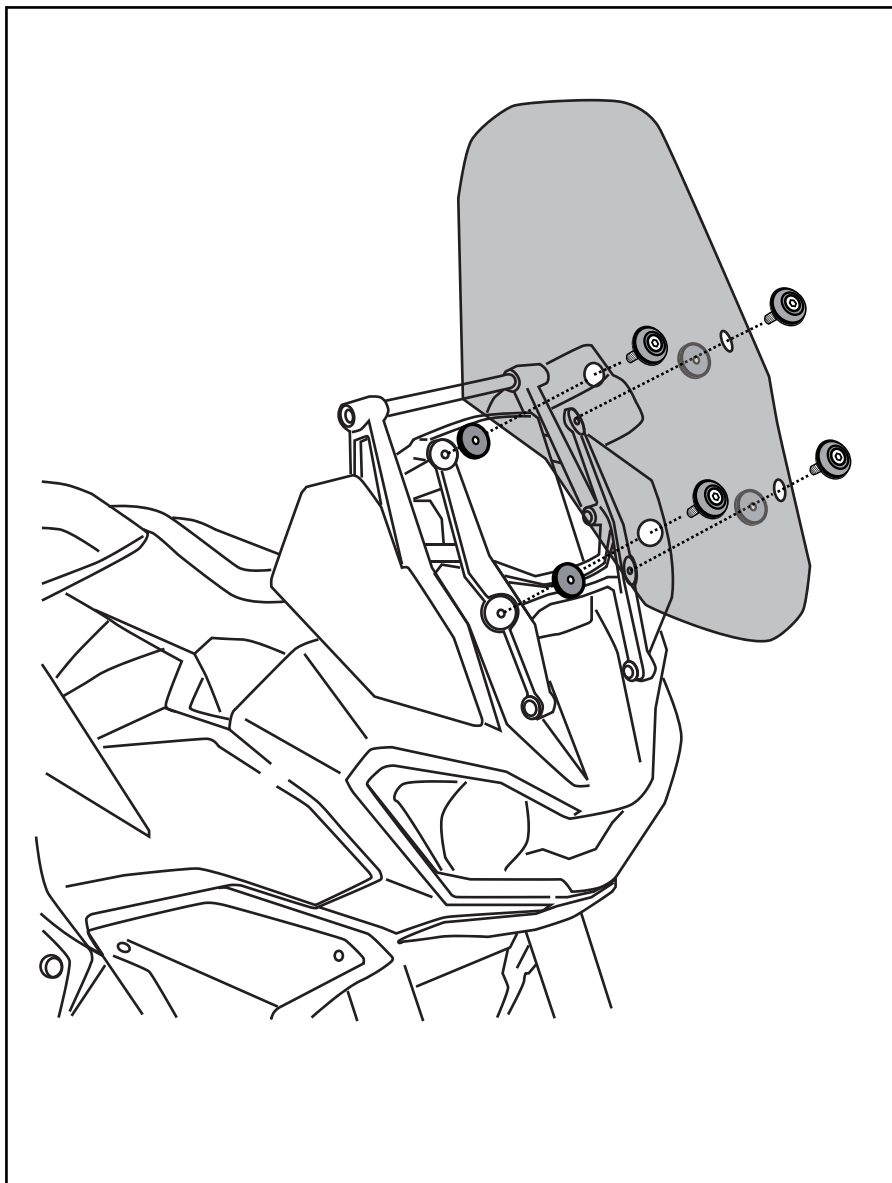

Manutenzione:

Lavare con acqua e sapone neutro.
Asciugare con pelle umida.
Per togliere i piccoli graffi usare lucidante
polish liquido.
Non usare benzine, solventi, alcool.

Maintenance:

Clean the shield with neutral soap
and water.
Dry by wet chamois leather.
In order to remove small scratches use
liquid polish of cars.
Don't use petrol, solvents, alcohol.

Seleziona il tuo Cupolino (Grande / Piccolo)
Select your Windshield (Large / Small)

Menu -> Service -> Parabrezza
Menu -> Service -> Windshield