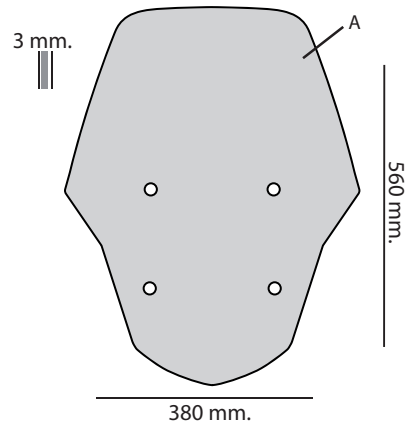

KIT:

SPORT
Cod. 8010422 (Black Satin)

Size Biondi: 370 h x 300 L x 3 mm.
Size Original Screen: 470 h x 380 L mm.

STANDARD
Cod. 8010495 (Smoke Grey Dark)

Size Biondi: 470 h x 380 L x 3 mm.
Size Original Screen: 470 h x 380 L mm.
(Same dimensions as the original component)

TOURING
Cod. 8010496 (Transparent)
Cod. 8010497 (Smoke Grey)
Cod. 8010498 (Smoke Grey Dark)

Size Biondi 530 h x 380 L x 3 mm.
Size Original Screen: 470 h x 380 L mm.
(h +60 mm)

Original Components

Componenti Originali